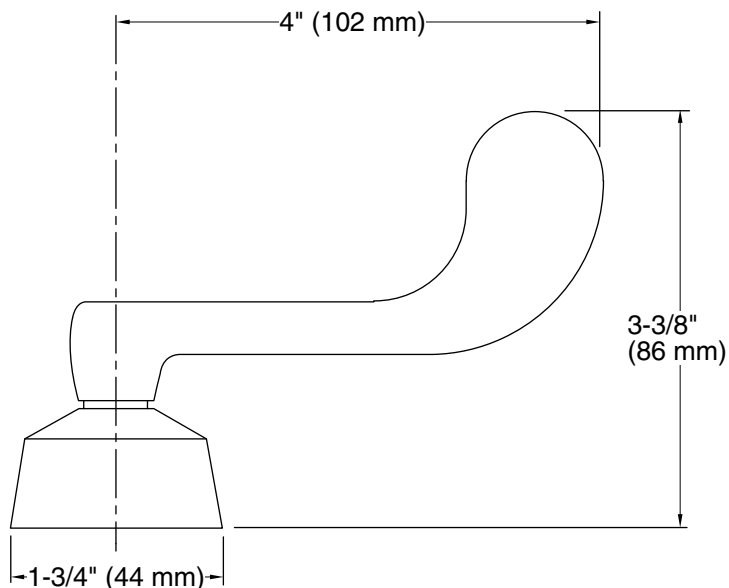

CP	Polished Chrome
----	-----------------

**Technical Information**

All product dimensions are nominal.

Notes

Install this product according to the installation guide.

ADA compliant when installed to the specific requirements of these regulations.